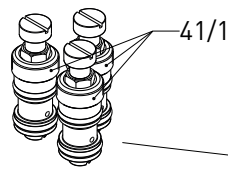

Xenia 41/20

HEAD SCREW **GASKETS** KIT 41/9